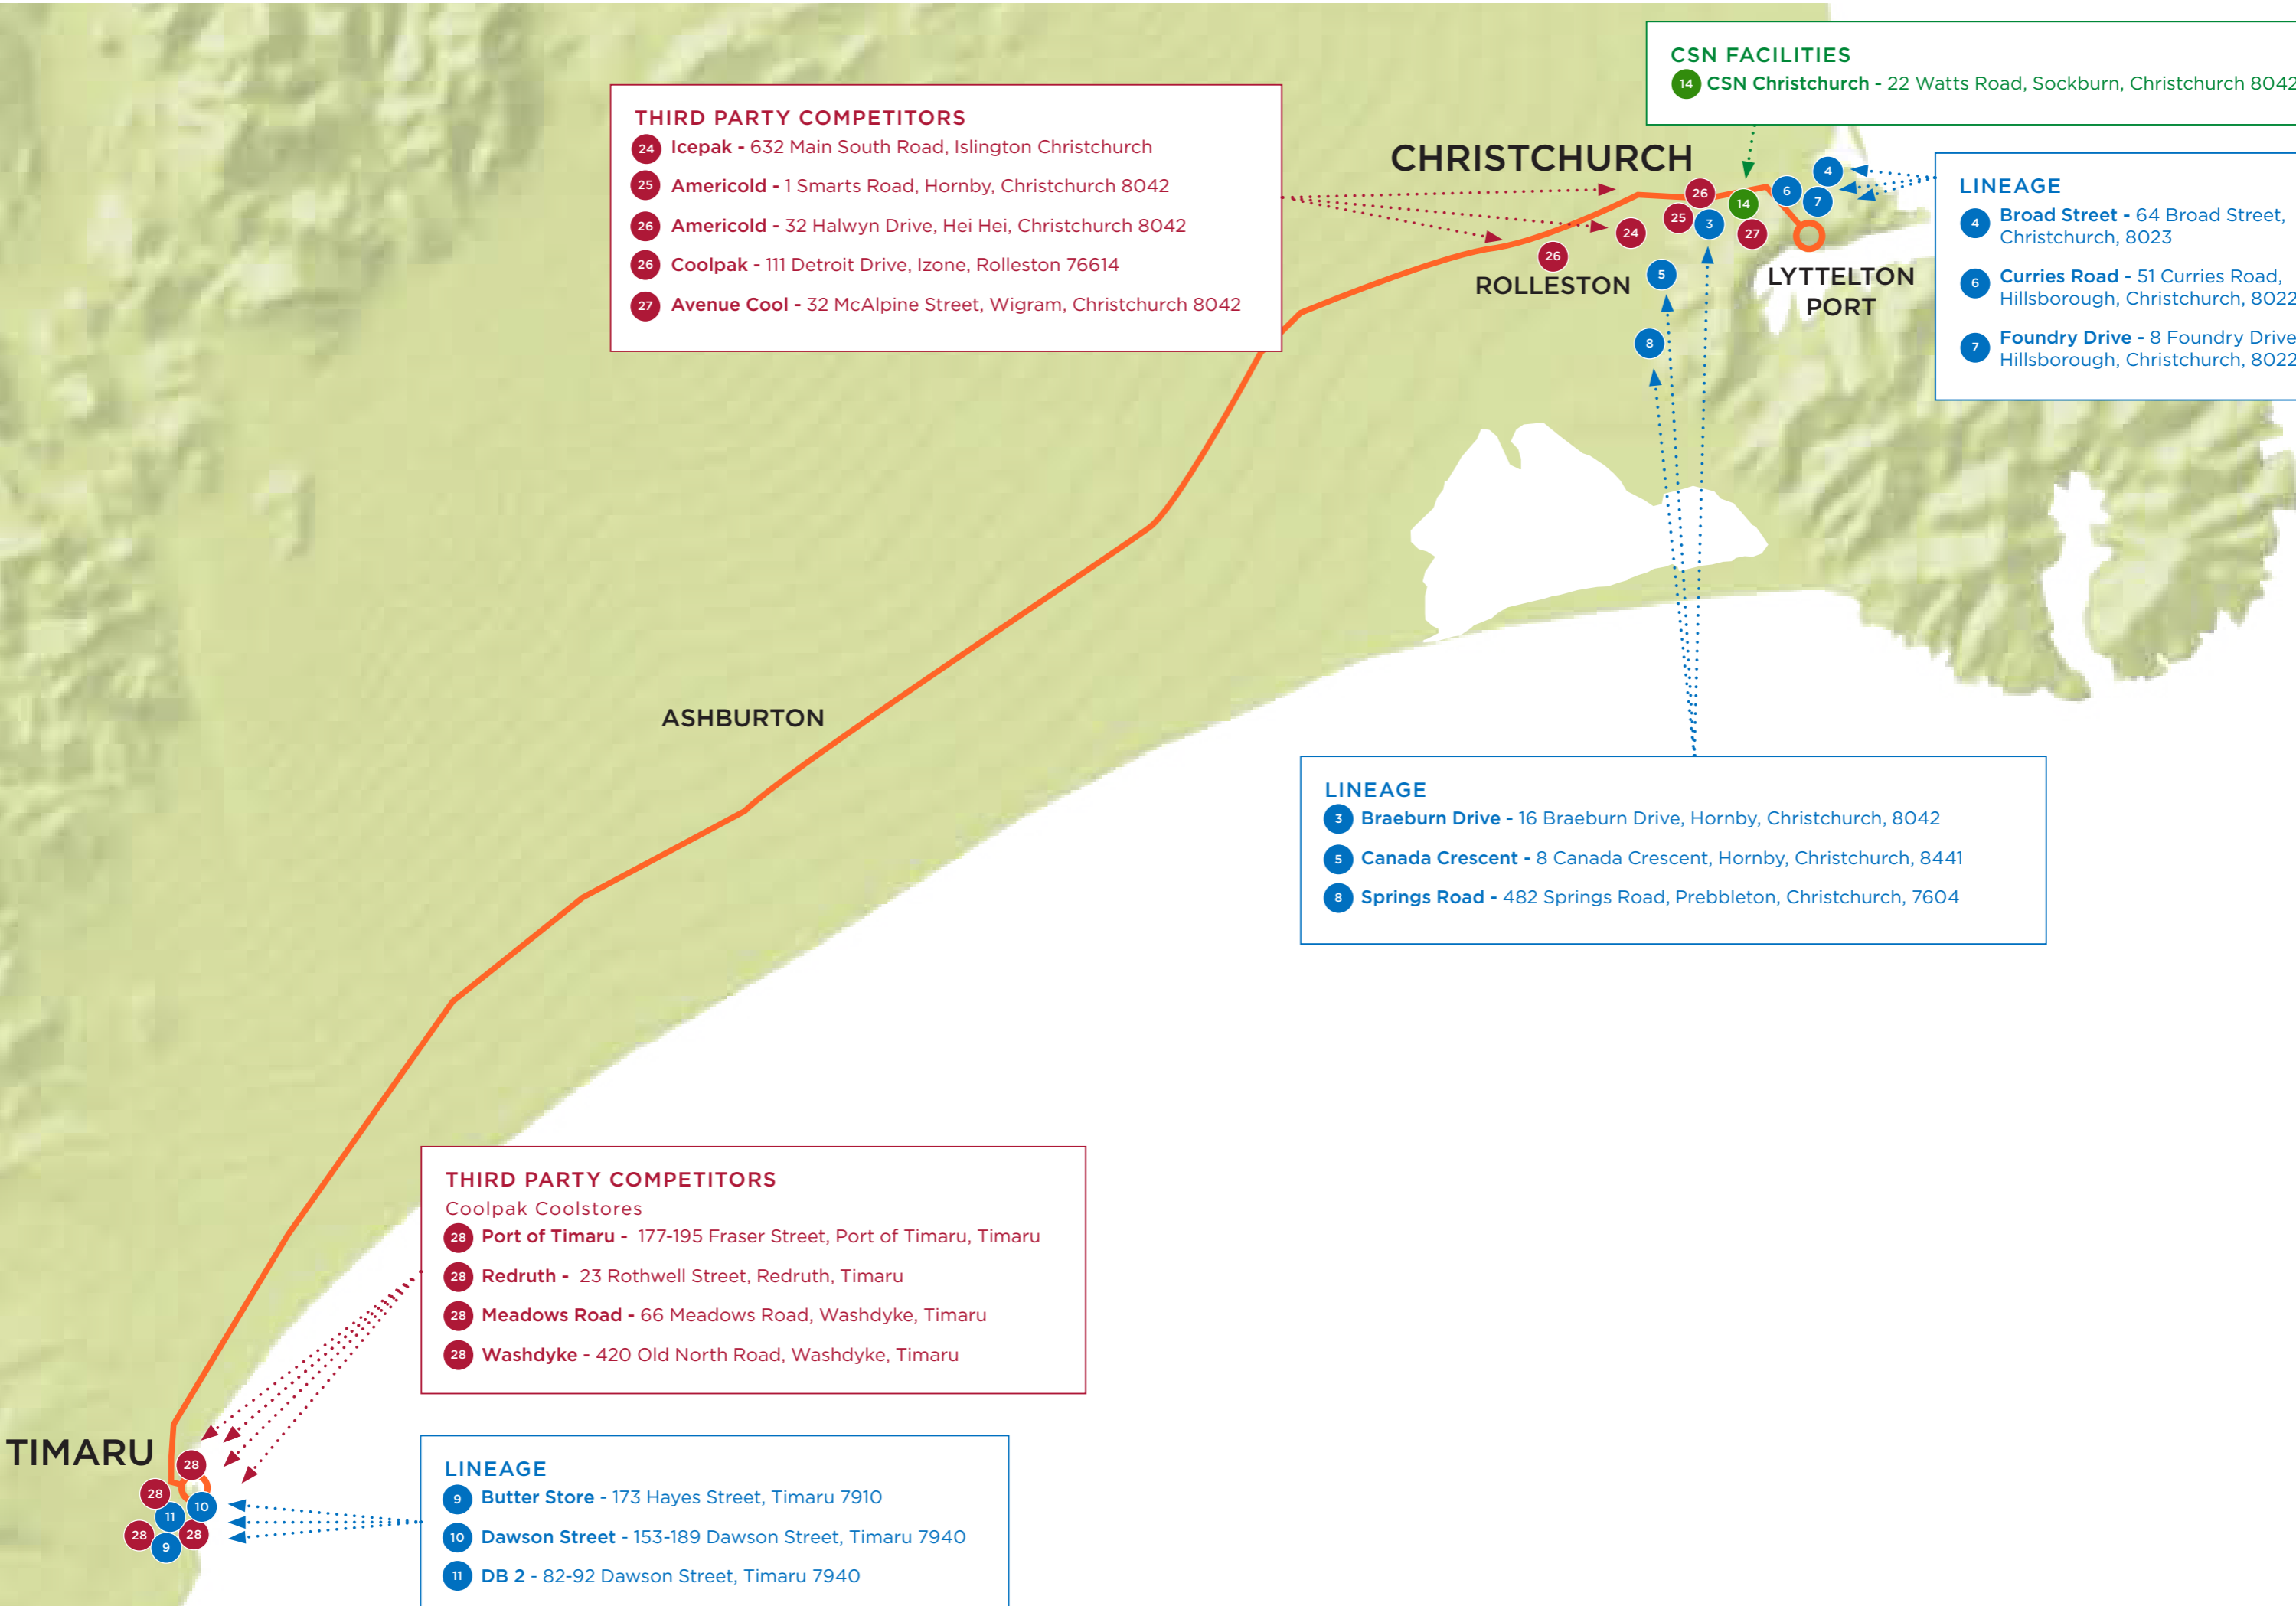

CSN FACILITIES
14 CSN Christchurch - 22 Watts Road, Sockburn, Christchurch 8042

THIRD PARTY COMPETITORS
24 Icepak - 632 Main South Road, Islington Christchurch
25 Americold - 1 Smarts Road, Hornby, Christchurch 8042
26 Americold - 32 Halwyn Drive, Hei Hei, Christchurch 8042
26 Coolpak - 111 Detroit Drive, Izone, Rolleston 76614
27 Avenue Cool - 32 McAlpine Street, Wigram, Christchurch 8042

LINEAGE
4 Broad Street - 64 Broad Street, Christchurch, 8023
6 Curries Road - 51 Curries Road, Hillsborough, Christchurch, 8022
7 Foundry Drive - 8 Foundry Drive, Hillsborough, Christchurch, 8022

LINEAGE
3 Braeburn Drive - 16 Braeburn Drive, Hornby, Christchurch, 8042
5 Canada Crescent - 8 Canada Crescent, Hornby, Christchurch, 8441
8 Springs Road - 482 Springs Road, Prebbleton, Christchurch, 7604

THIRD PARTY COMPETITORS
Coolpak Coolstores
28 Port of Timaru - 177-195 Fraser Street, Port of Timaru, Timaru
28 Redruth - 23 Rothwell Street, Redruth, Timaru
28 Meadows Road - 66 Meadows Road, Washdyke, Timaru
28 Washdyke - 420 Old North Road, Washdyke, Timaru

LINEAGE
9 Butter Store - 173 Hayes Street, Timaru 7910
10 Dawson Street - 153-189 Dawson Street, Timaru 7940
11 DB 2 - 82-92 Dawson Street, Timaru 7940

TIMARU

CHRISTCHURCH

ROLLESTON

LYTTELTON PORT

ASHBURTON