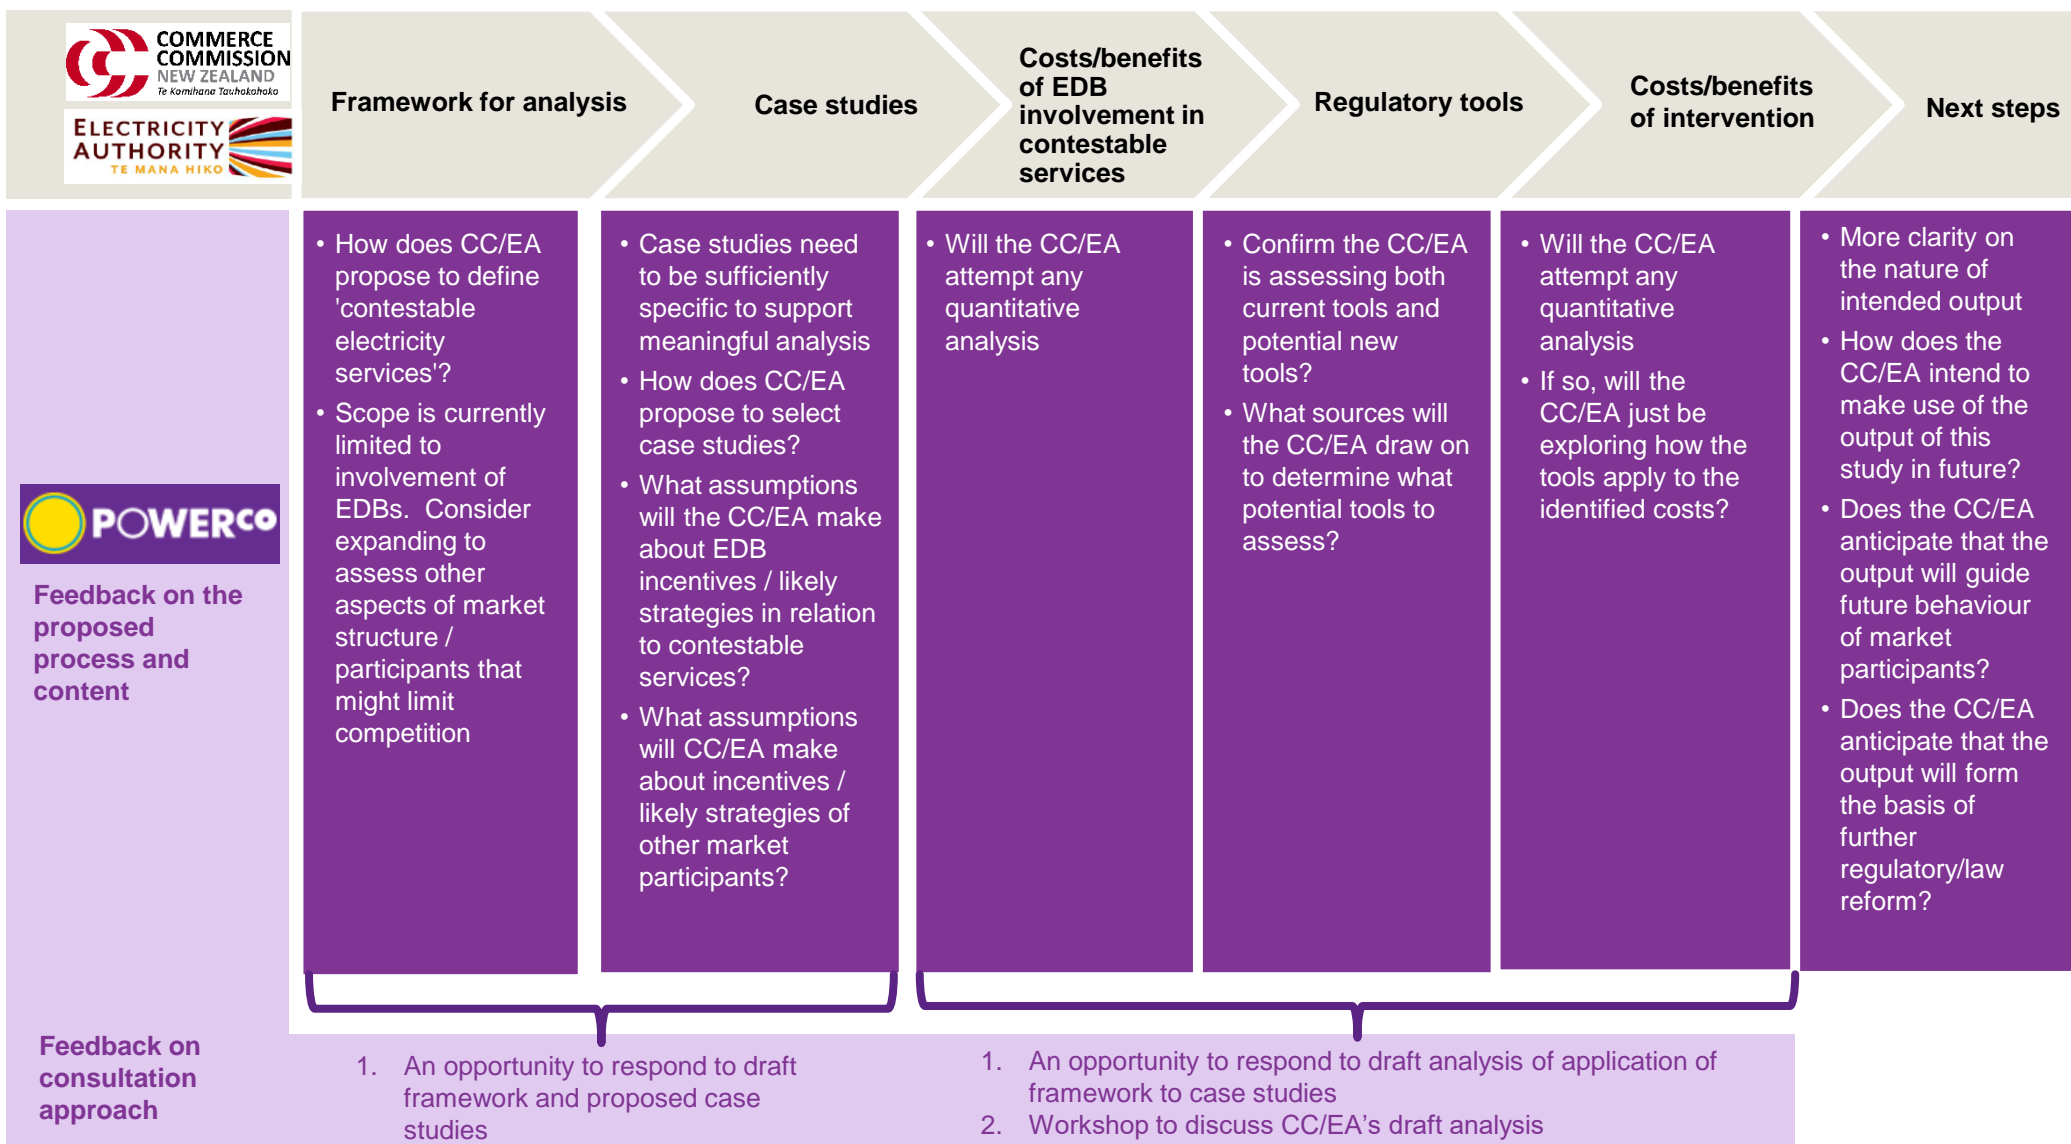

EA/CC Joint Project: Spotlight on emerging contestable services

We support an evidence-based approach to assessing the role of distributors supplying contestable electricity services

The End

For more information about Powerco visit our Facebook page or powerco.co.nz