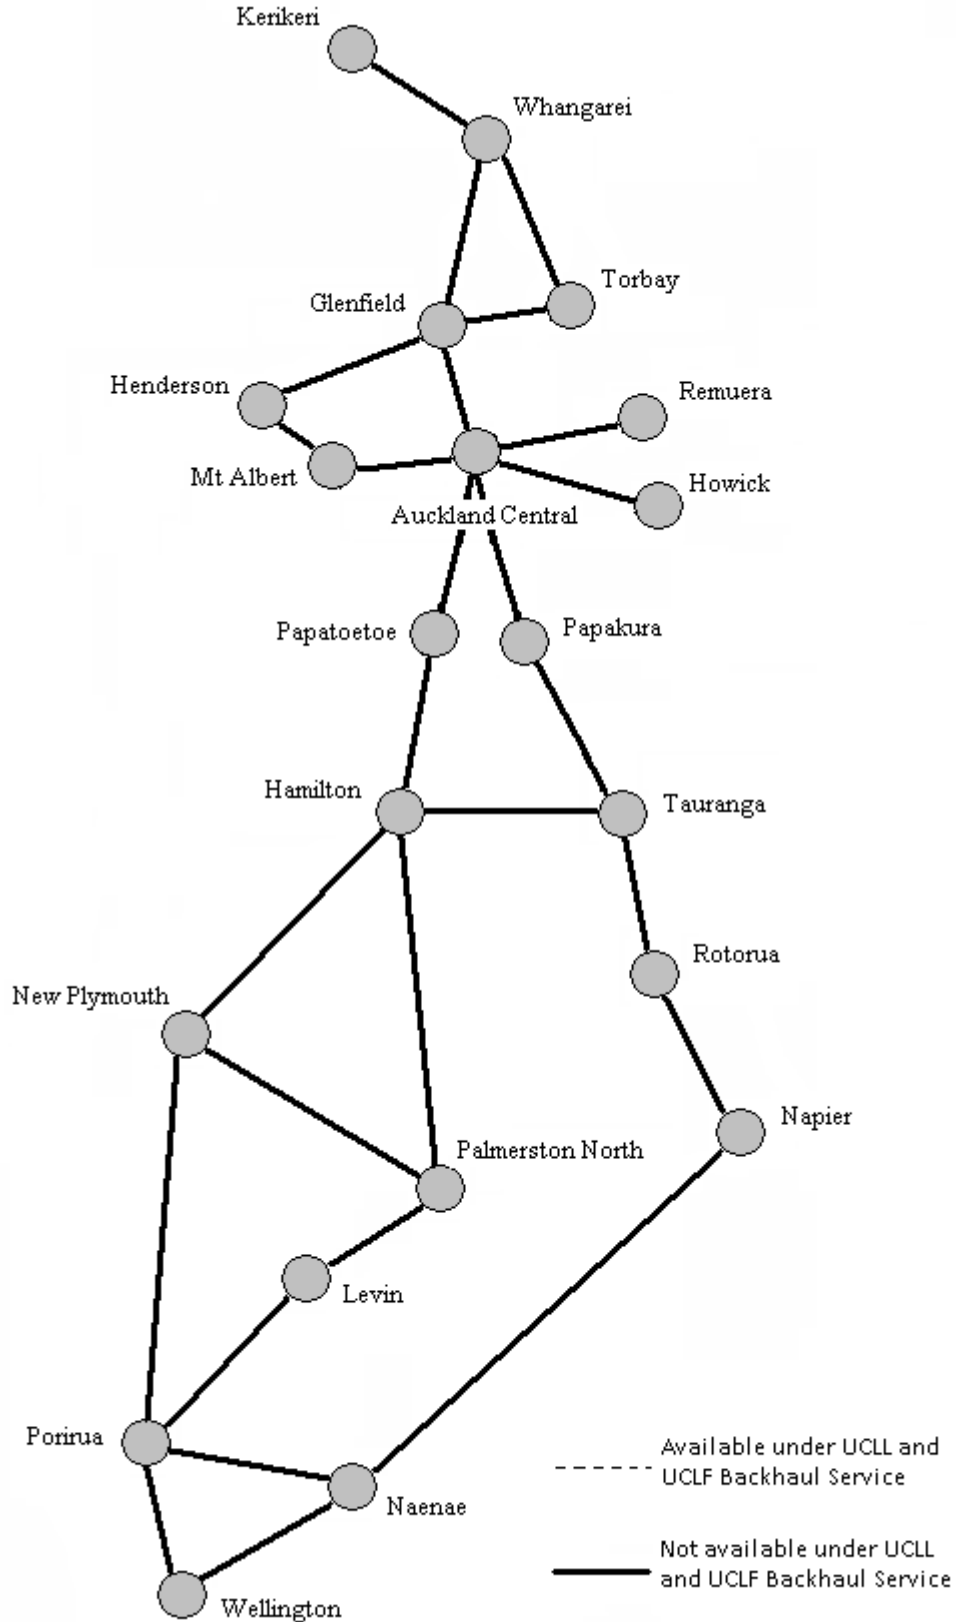

Secondary Links

Subject to the terms of the UCLL and UCLF Backhaul Service Description, the diagrams below show the Secondary Links where the UCLL and UCLF Backhaul Service must be supplied by Chorus on the request of the Access Seeker and where Chorus is not required to supply the UCLL and UCLF Backhaul Service:

North Island: